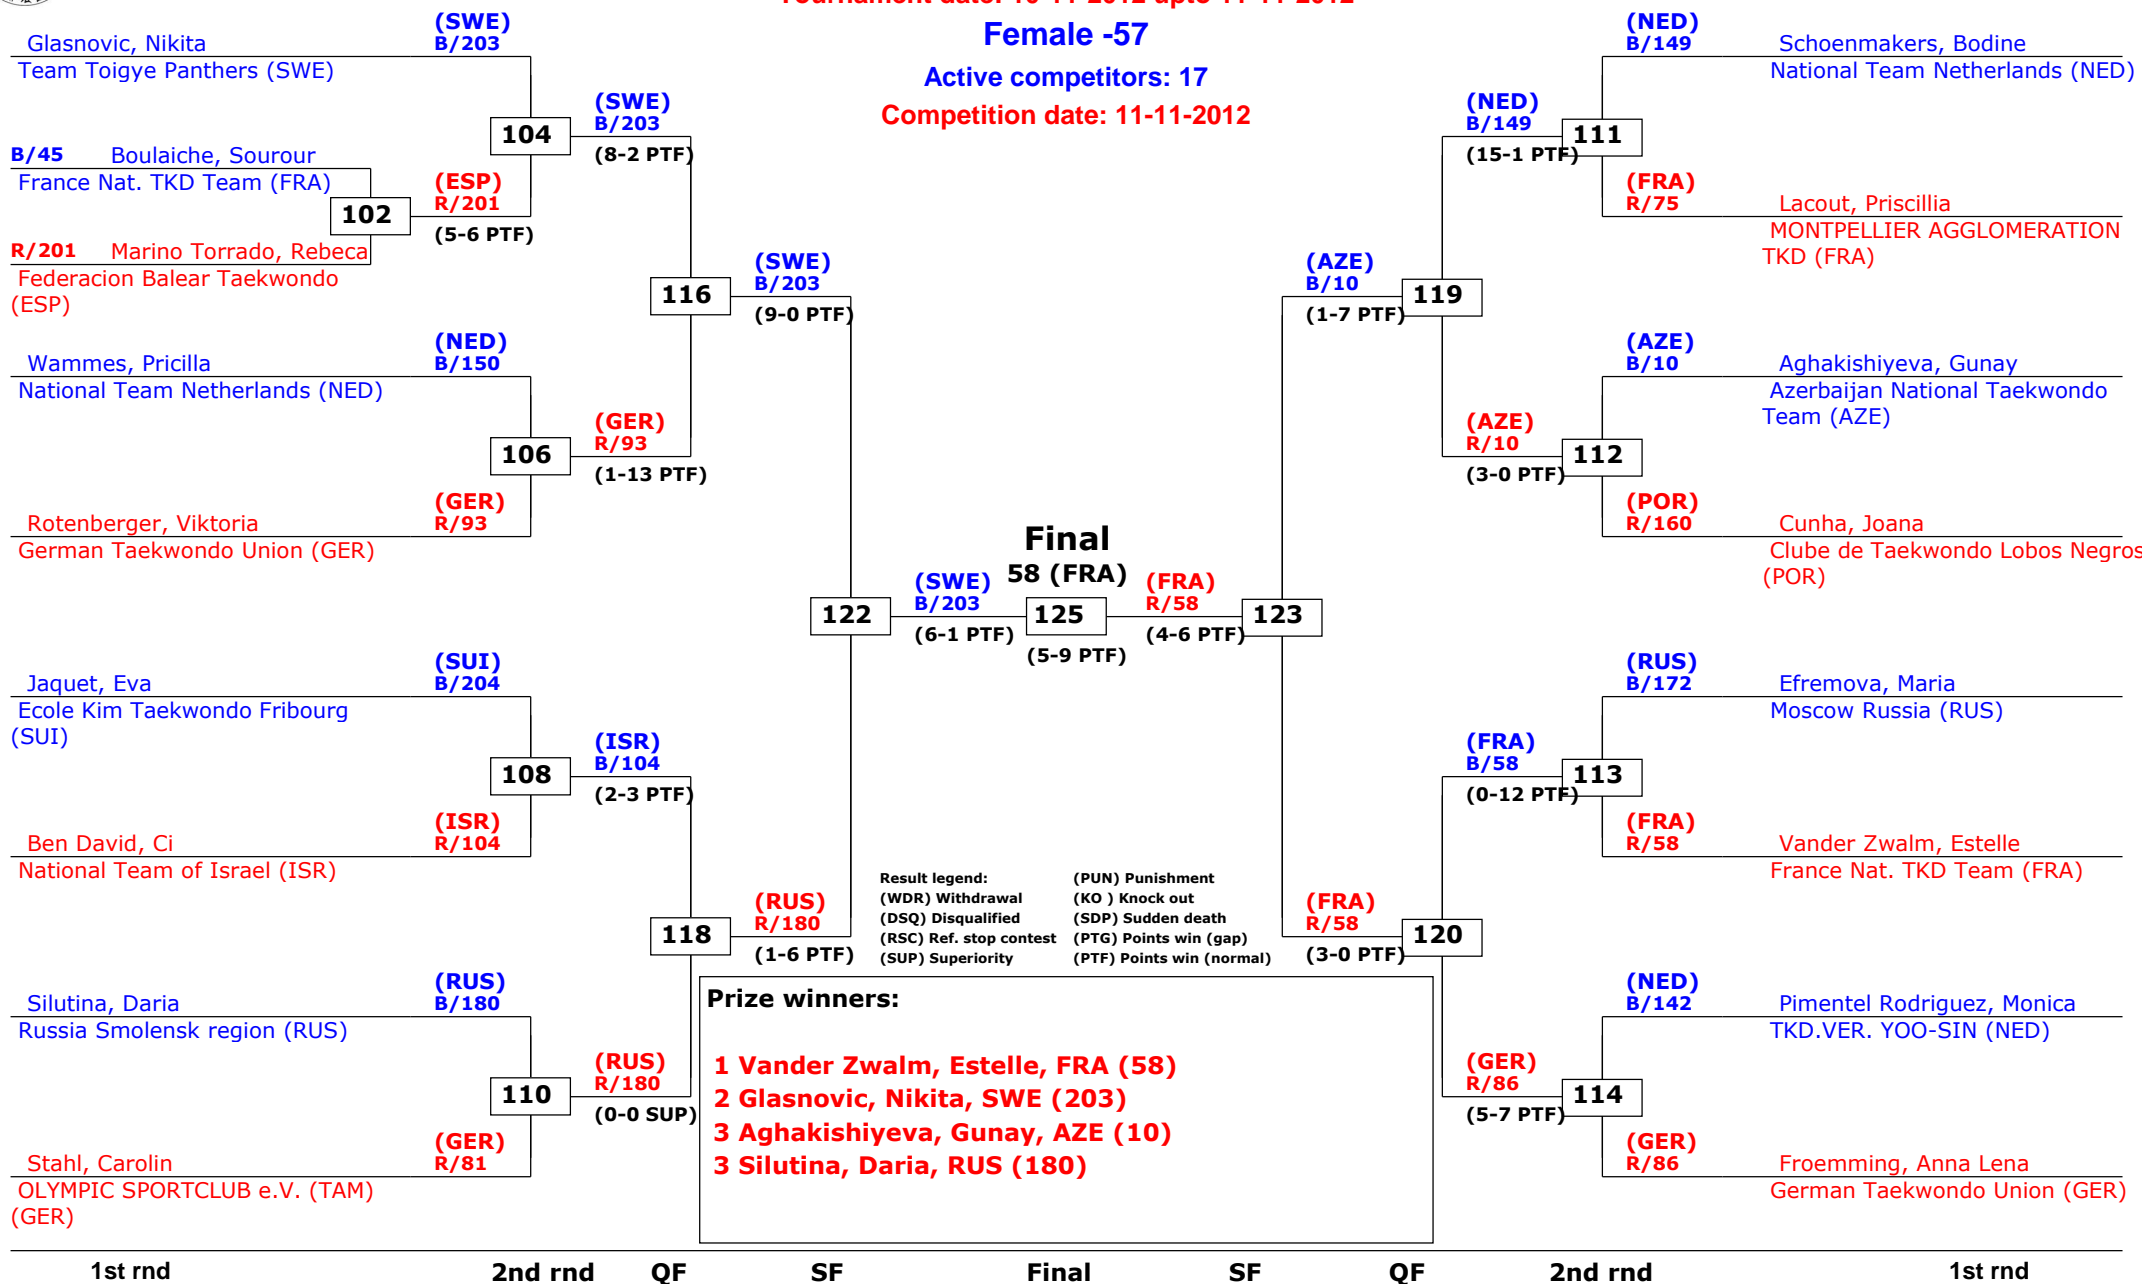

QF

SF

Final

SF

QF

2nd rnd

1st rnd

# Swiss Open 2012

Lausanne, Switzerland

Tournament date: 10-11-2012 upto 11-11-2012

## Female -57

Active competitors: 17

Competition date: 11-11-2012

1st rnd

2nd rnd

QF

SF

Final

SF

QF

2nd rnd

1st rnd