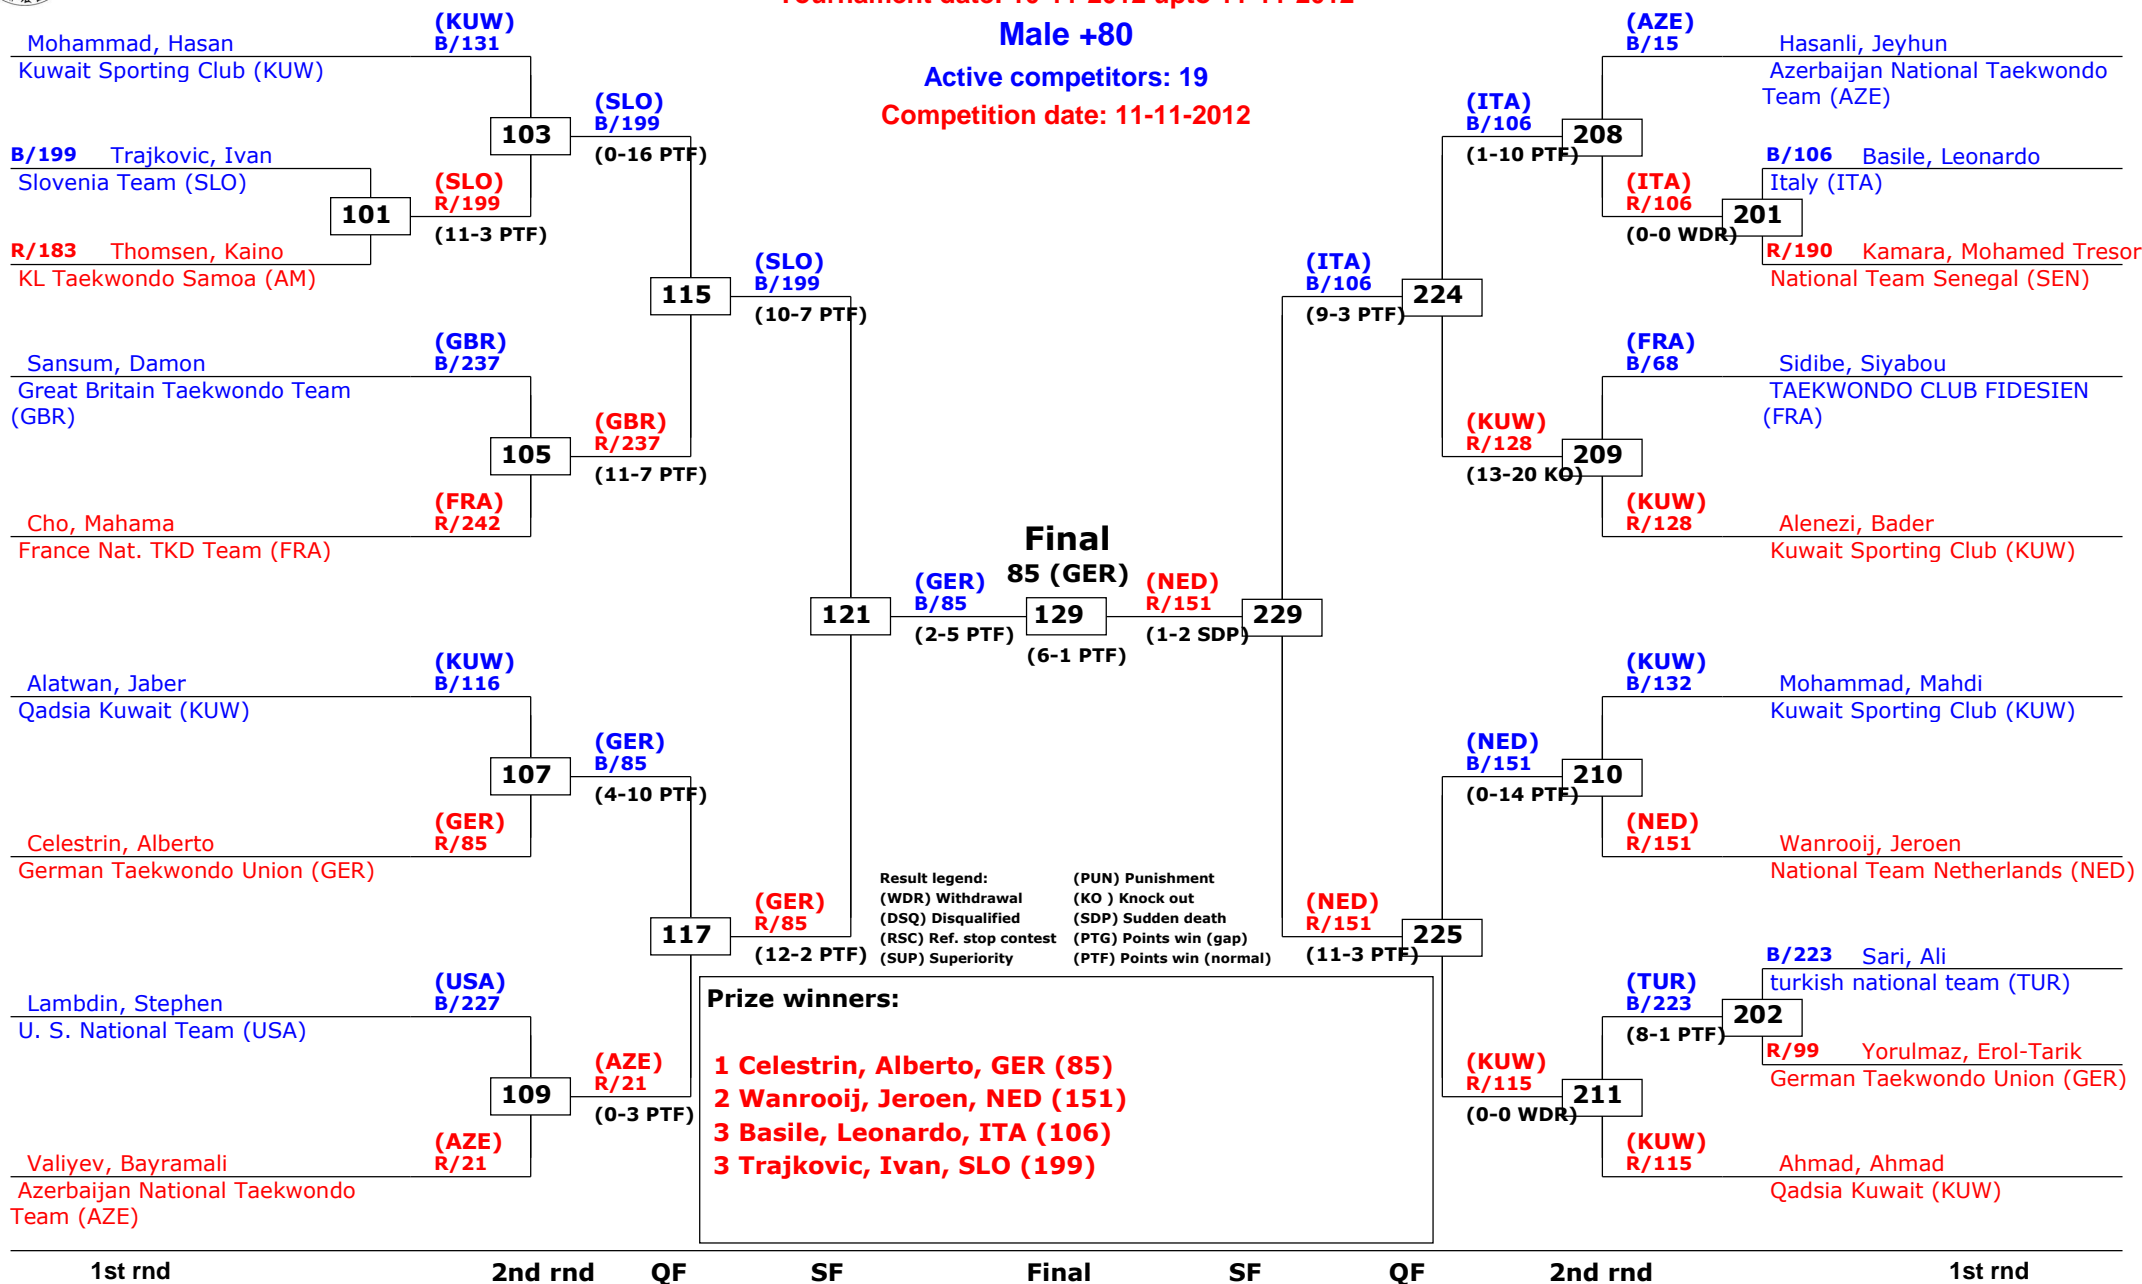

# Swiss Open 2012

Lausanne, Switzerland

Tournament date: 10-11-2012 upto 11-11-2012

**Male +80**

Active competitors: 19

Competition date: 11-11-2012

1st rnd

2nd rnd

QF

SF

Final

SF

QF

2nd rnd

1st rnd