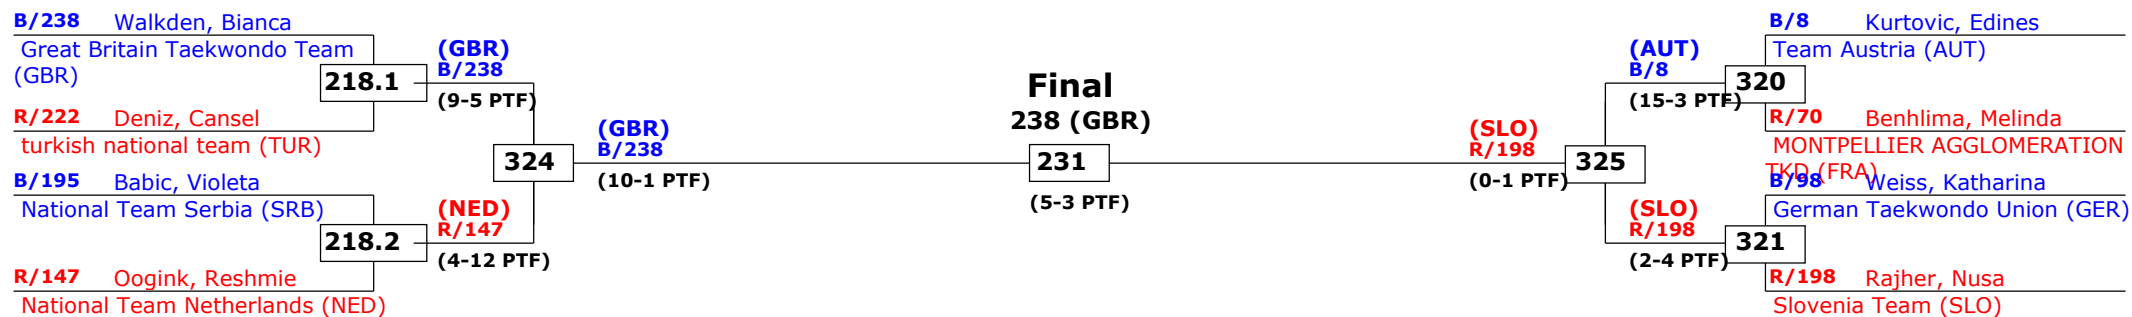

# Swiss Open 2012

Lausanne, Switzerland

Tournament date: 10-11-2012 upto 11-11-2012

Female +67

Active competitors: 8

Competition date: 11-11-2012

Result legend:  
 (WDR) Withdrawal (DSQ) Disqualified (RSC) Ref. stop contest (SUP) Superiority  
 (PUN) Punishment (KO) Knock out (SDP) Sudden death (PTG) Points win (gap) (PTF) Points win (normal)