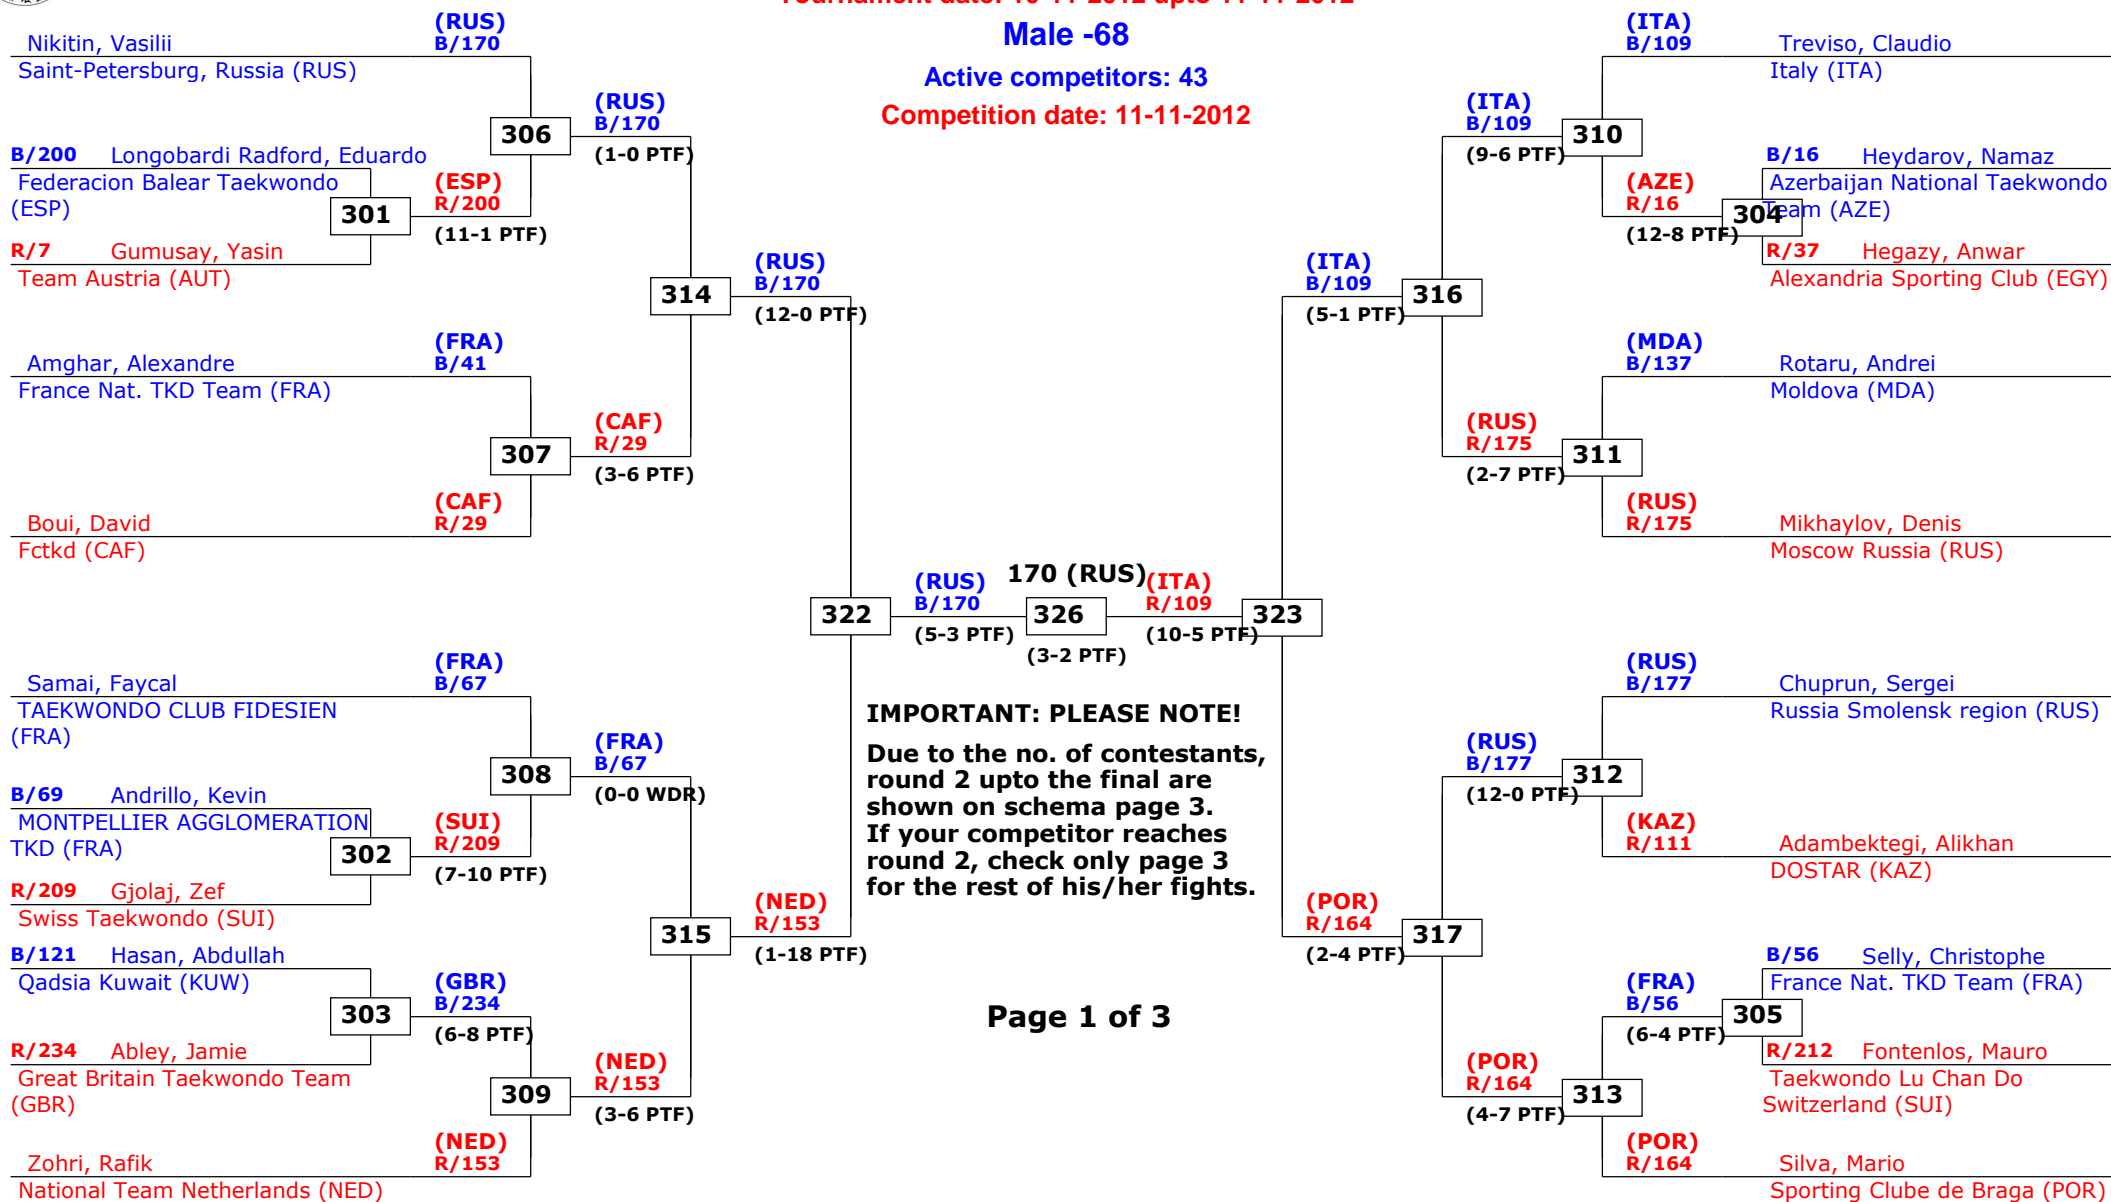

# Swiss Open 2012

Lausanne, Switzerland

Tournament date: 10-11-2012 upto 11-11-2012

## Male -68

Active competitors: 43

Competition date: 11-11-2012

1st rnd

2nd rnd

3rd rnd

QF

SF