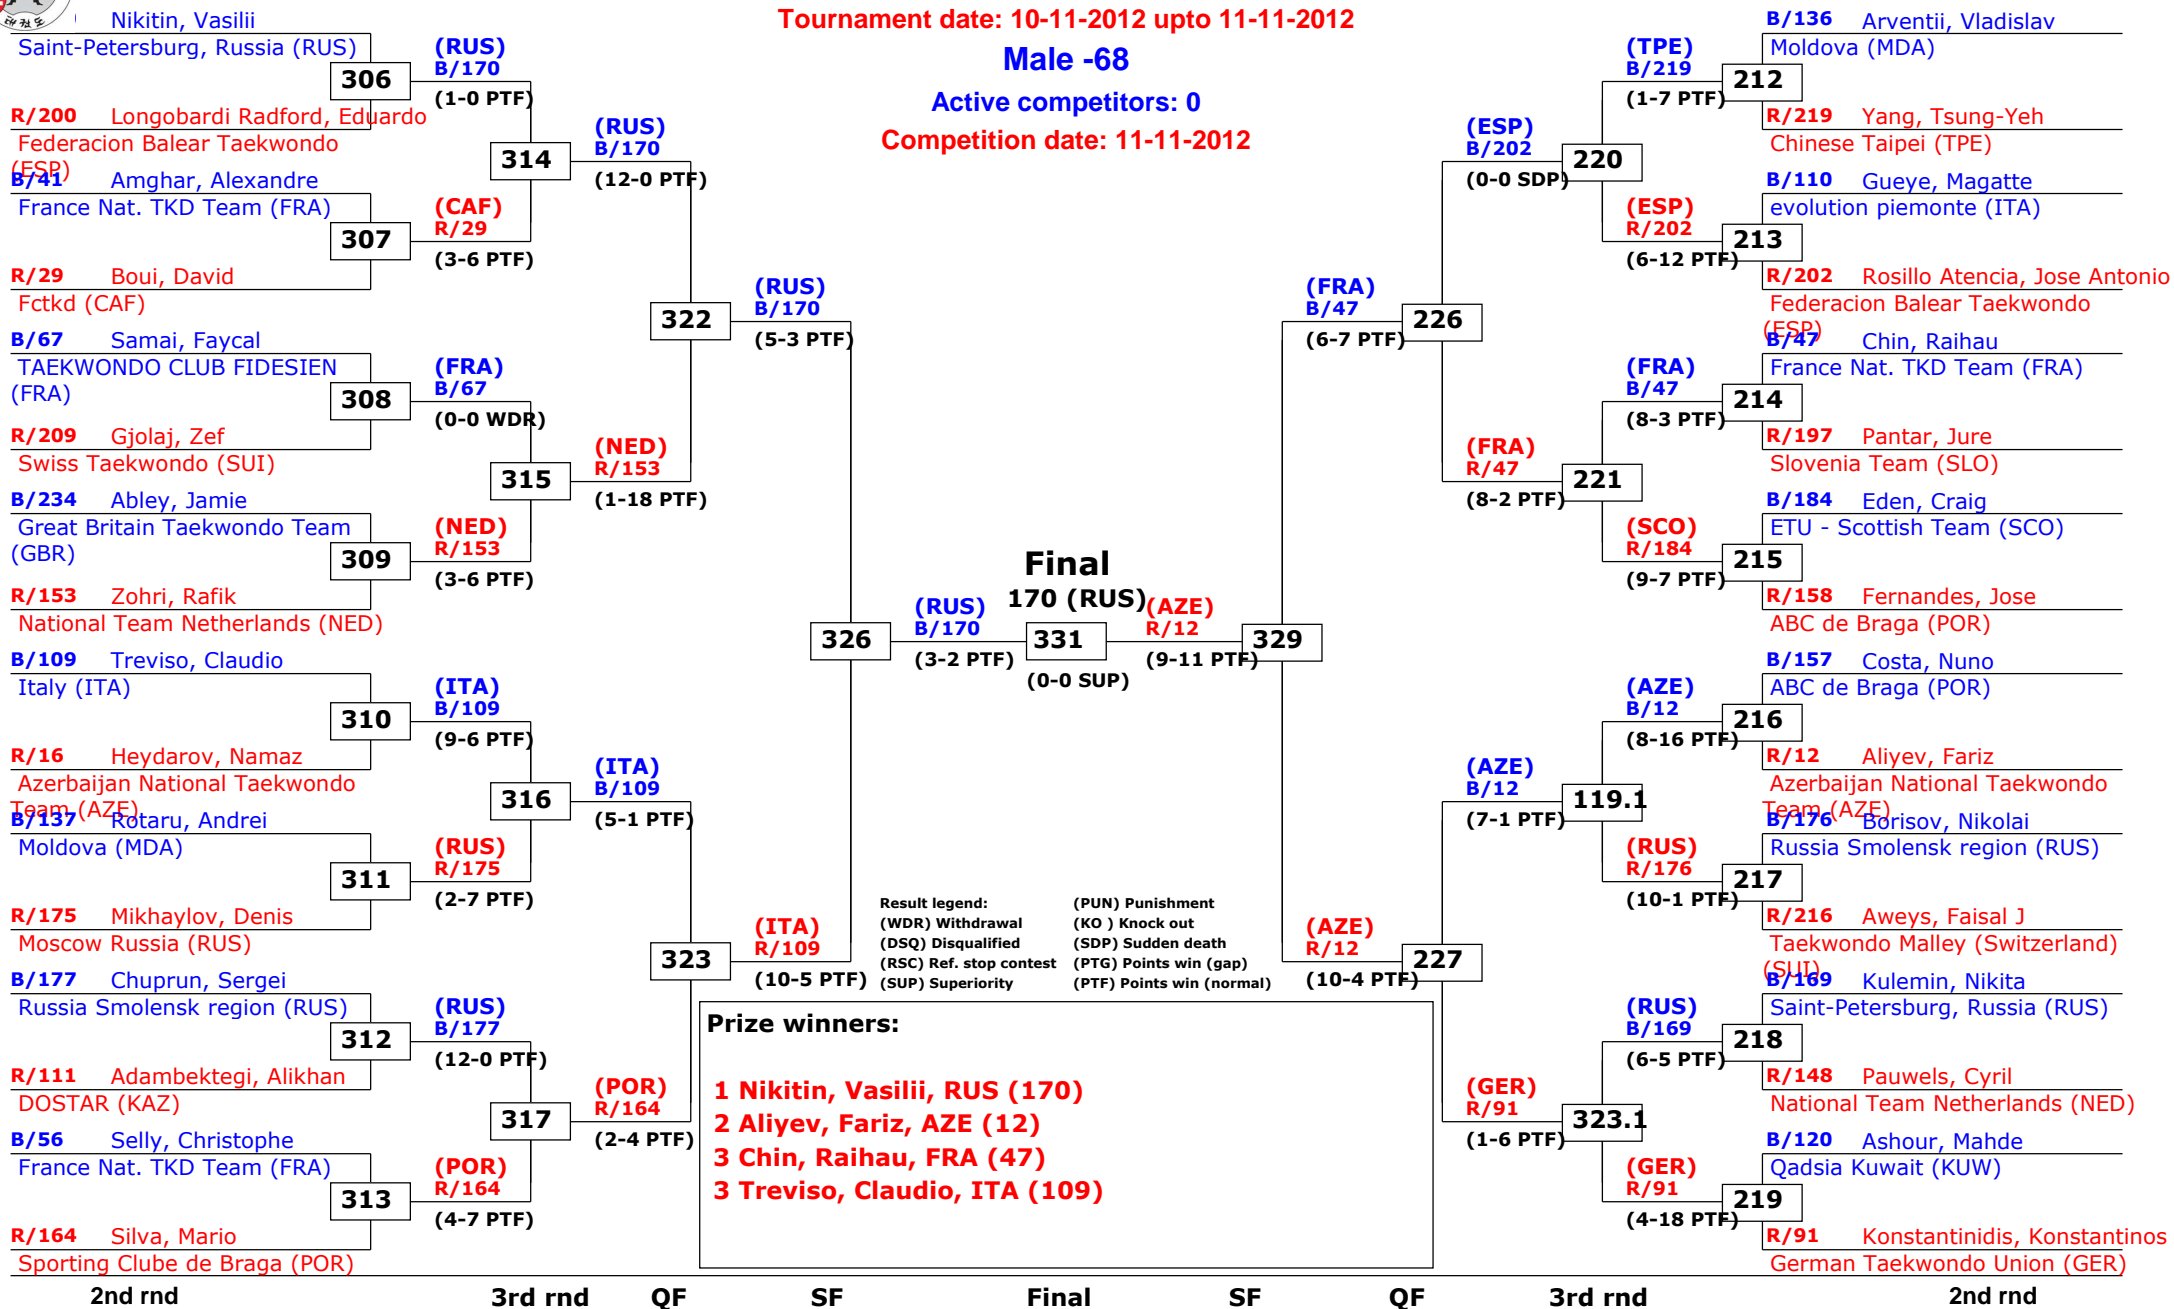

QF

3rd rnd

2nd rnd

1st rnd

**226** (FRA) B/47 12 (AZE) (AZE) R/12 **329** **227**  
(6-7 PTF) (9-11 PTF) (10-4 PTF)

**IMPORTANT: PLEASE NOTE!**  
Due to the no. of contestants, round 2 upto the final are shown on schema page 3. If your competitor reaches round 2, check only page 3 for the rest of his/her fights.

# Swiss Open 2012

Lausanne, Switzerland

Tournament date: 10-11-2012 upto 11-11-2012

Male -68

Active competitors: 0

Competition date: 11-11-2012

# Swiss Open 2012

Lausanne, Switzerland

Tournament date: 10-11-2012 upto 11-11-2012

**Male +80**

Active competitors: 19

Competition date: 11-11-2012

1st rnd

2nd rnd

QF

SF

Final

SF

QF

2nd rnd

1st rnd