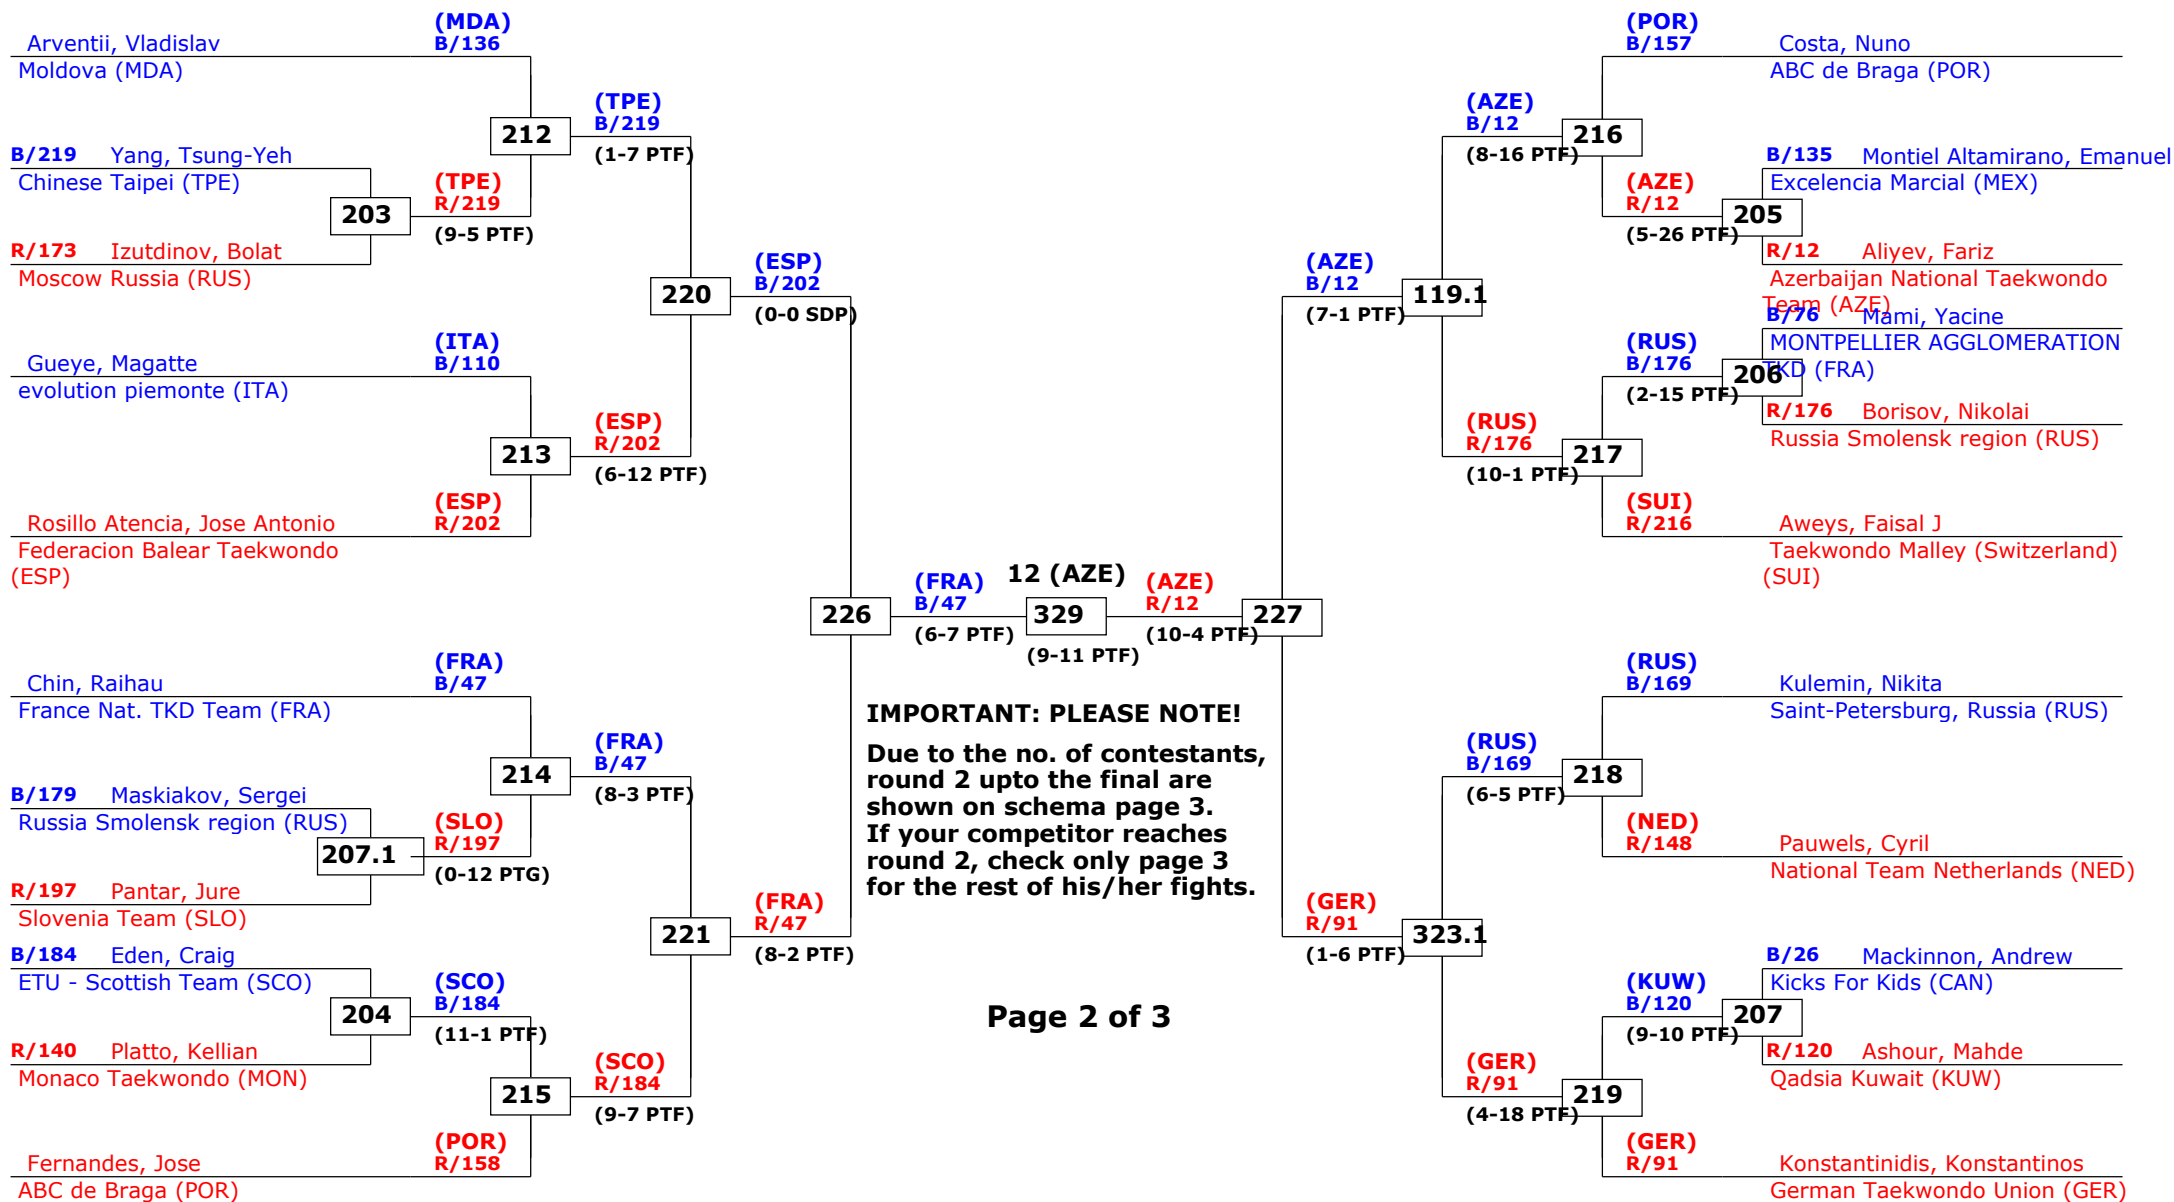

226 (FRA) B/47 12 (AZE) (AZE) R/12 **329** **227**
(6-7 PTF) (9-11 PTF) (10-4 PTF)

IMPORTANT: PLEASE NOTE!
Due to the no. of contestants, round 2 upto the final are shown on schema page 3. If your competitor reaches round 2, check only page 3 for the rest of his/her fights.